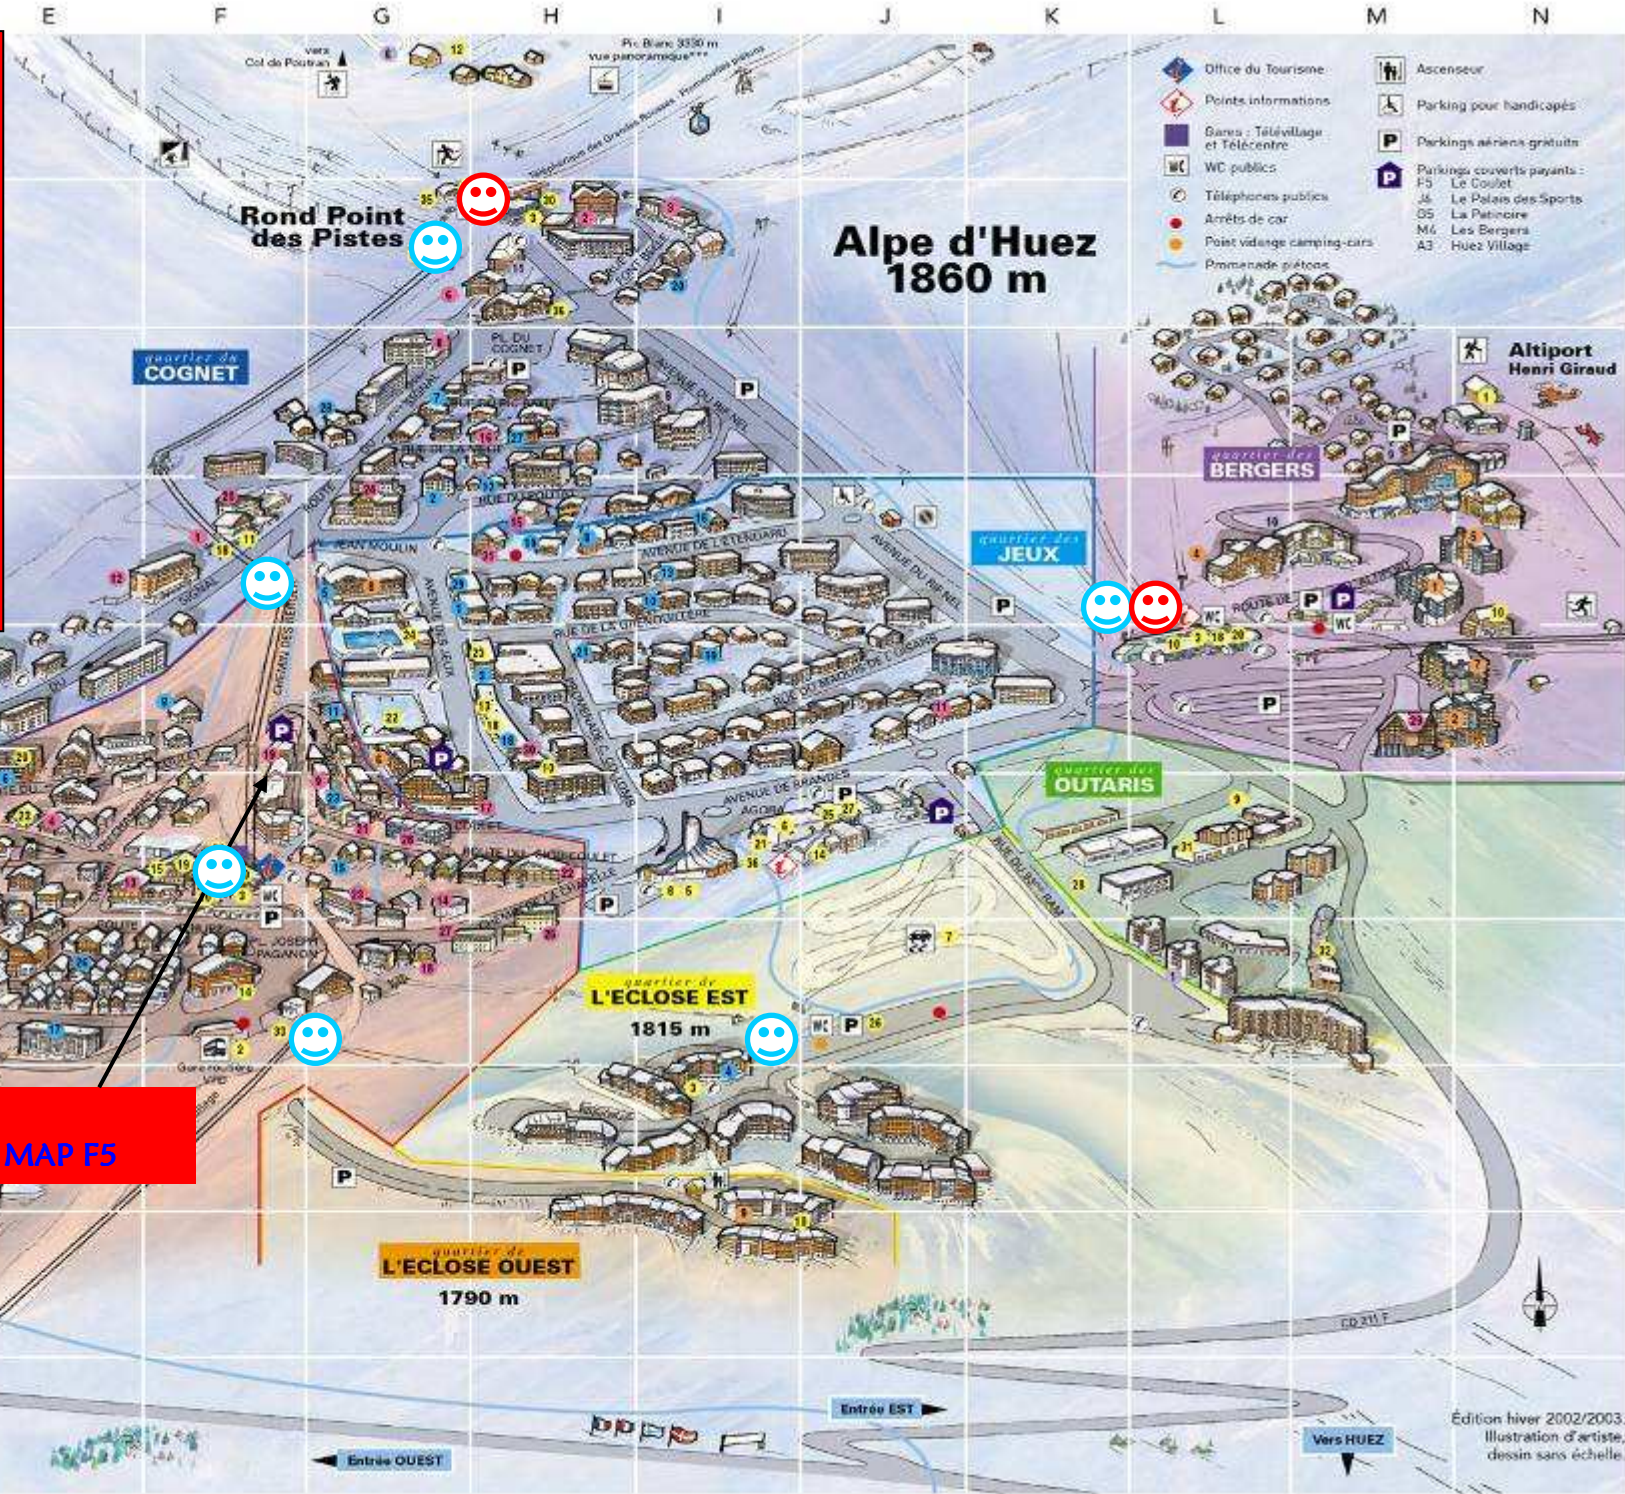

IMMEUBLE - BUILDING :

BEL ALPE
Route du Siou Coulet
38750 ALPE D'HUEZ

ALTITUDE - HEIGHT = 1860m

-  ECOLE DE SKI / SKI SCHOOL
-  REMONTEES MECANIQUES
SKI LIFTS

BEL ALPE
REF PLAN / MAP F5